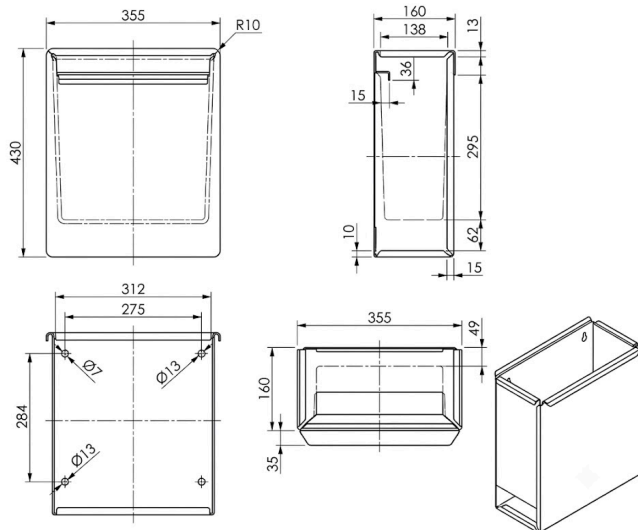

FV-4721

PRODUCT SPECIFICATIONS

- Finishes : **White**
- Product Type : **Wall-mounted waste receptacle.**
- Material : **Heavy-duty stainless steel.**
- Design : **Open-top with smooth R10 rounded corners.**

DIMENSIONS

- Size : **430H × 355W × 160D mm.**
- Mounting Centres : **275 mm.**
- Tolerance : **±2 mm.**

TECHNICAL SPECIFICATIONS

COMPLIANT WITH

- BCA Accessibility (Singapore): Recommended top rim at 800–900 mm FFL.
- NEA Guidelines: Open-top design reduces touchpoints.
- SGBP Standards: Durable, recyclable stainless steel.