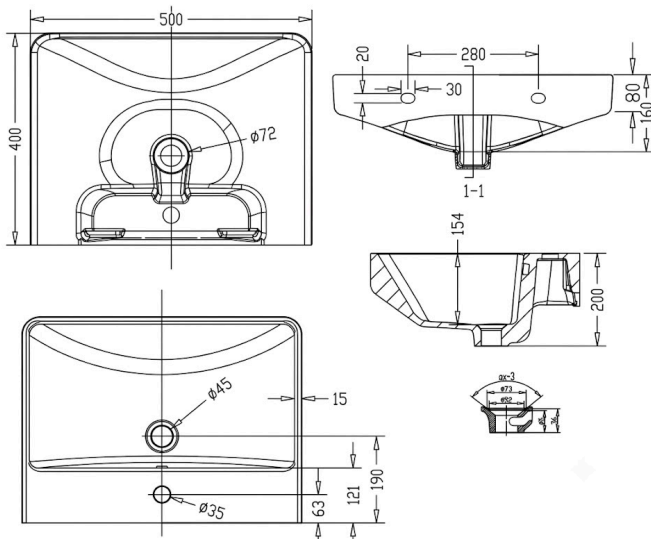

C22350W-1-SG

COMPACT STRUCTURE

- Finishes : **White**
- Shape of Basin : **Rectangular**
- Body Material : **Premium Vitreous China**
- Installation : **Easy wall-mounted / wall-hung**
- Overflow Hole : **Integrated overflow system**
- Configuration : **1 pre-punched center tap hole**

DIMENSIONS & TECHNICAL SPECIFICATIONS

- Width : **500 mm**
- Depth (Front to Back) : **400 mm**
- Height / Basin Depth : **200 mm**
- Fixing Center Distance : **280 mm**
- Tap Hole Diameter : **Diameter 35 mm**
- Waste Outlet Diameter : **Diameter 45 mm**
- Inner Bowl Depth : **154 mm**
(to water line)

TECHNICAL SPECIFICATIONS

PRODUCT CONFIGURATION OPTIONS

- Monobloc mixer tap compatibility
- Premium chrome bottle trap or concealed waste plumbing options
- Heavy-duty fixing bolt kits for structural wall anchoring