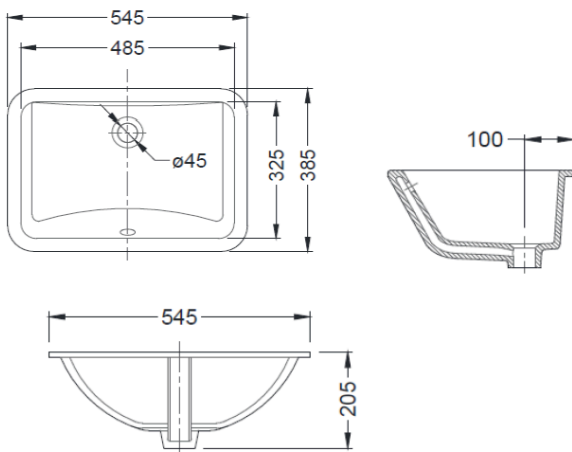

C22131W-B-SG

COMPACT STRUCTURE

- Finishes : **White**
- Shape of Basin : **Rectangular**
- Body Material : **Premium Vitreous China**
- Installation : **Easy wall-mounted / wall-hung**
- Overflow Hole : **Integrated overflow system**
- Configuration : **1 pre-punched center tap hole**

DIMENSIONS & TECHNICAL SPECIFICATIONS

- Overall Width : **545 mm**
- Inner Basin Width : **485 mm**
- Overall Depth : **385 mm**
(Front to Back)
- Inner Basin Depth : **325 mm**
(Front to Back)
- Overall Height : **205 mm**
- Waste Outlet Offset : **100 mm (from rear inner wall)**
- Waste Outlet Diameter : **Diameter 45 mm**

TECHNICAL SPECIFICATIONS

PRODUCT CONFIGURATION OPTIONS

- Compatible with deck-mounted or wall-mounted basin mixer taps
- Designed for seamless mounting under granite, marble, quartz, or solid surface countertops
- Premium chrome bottle trap and pop-up waste plumbing options