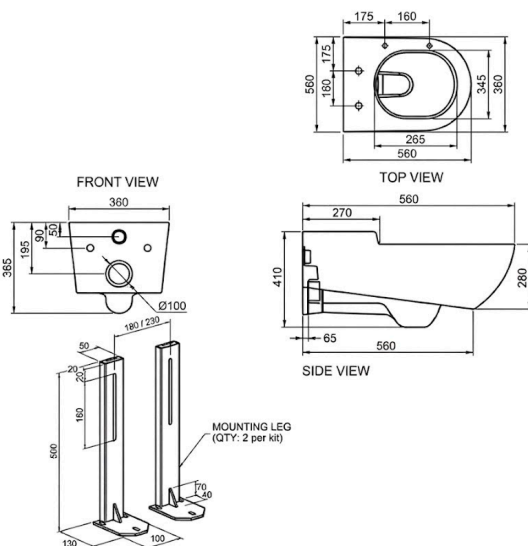

C2190UW

COMPACT STRUCTURE

- Finishes : **Ceramic White**
- Series : **Gina**
- Bowl Shape : **Elongated**
- Body Material : **Ceramic**
- Installation : **Wall-hung / Wall-mounted**
- Rough-in : **P-trap**
- Seat & Cover : **Complete with Soft Closing Seat & Cover**

DIMENSIONS & TECHNICAL SPECIFICATIONS

- Depth : **560 mm**
- Width : **360 mm**
- Self-cleaning : **Yes**

TECHNICAL SPECIFICATIONS

PRODUCT CONFIGURATION OPTIONS

- Concealed cistern compatibility (Mechanical / Pneumatic / Sensor flush)
- Matching Gina series bathroom fixtures