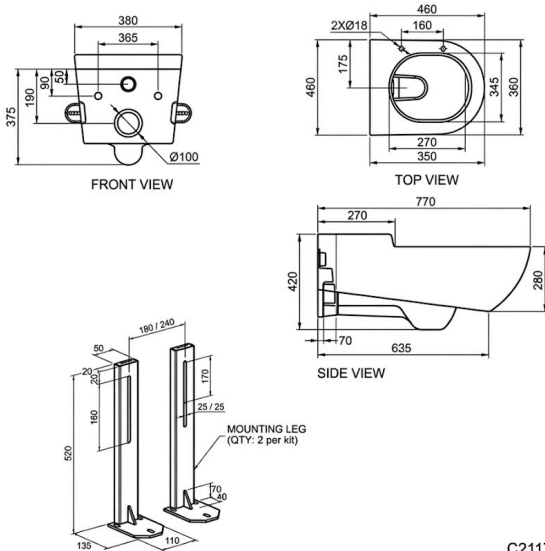

C21172UW

COMPACT STRUCTURE

- Finishes : **White**
- Bowl Shape : **Elongated**
- Installation : **Wall-hung / Wall-mounted**
- Flushing System : **Wash Down technology**
- Water Consumption : **3.5/5L Dual Flush**
- Rough-in : **P-trap**
- Seat & Cover : **Slim UF Soft-close Seat & cover**
- Inclusions : **Fixing Kit included**

DIMENSIONS & TECHNICAL SPECIFICATIONS

- Depth : **365 mm**
- Height : **370 mm**
- Width : **540 mm**

TECHNICAL SPECIFICATIONS

PRODUCT CONFIGURATION OPTIONS

- Concealed Cistern is optional for installation