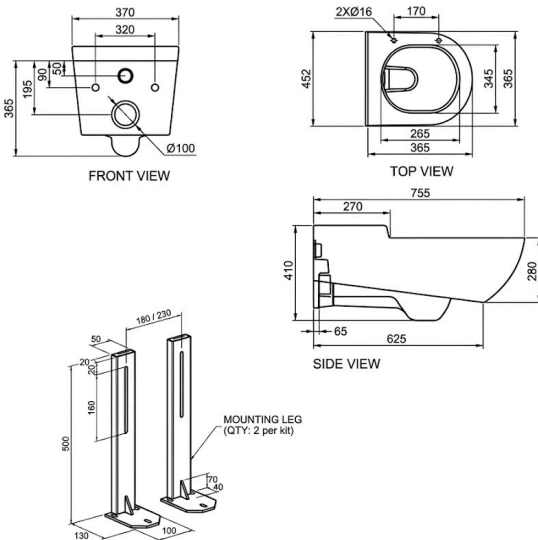

TECHNICAL SPECIFICATIONS

PRODUCT CONFIGURATION OPTIONS

- Soft-closing seat and cover mechanism
- Concealed cistern compatibility (Mechanical / Pneumatic / Sensor flush)
- Heavy-duty floor-mounted support frame options

The Inspirione tap series sets the new benchmark for public restroom solutions. With the first actuation of the Smart Tap, soap is released and afterwards a smooth water flow for a clean, hygiene, and efficient handwashing.

The information contained in this document is subject to change without prior notice.